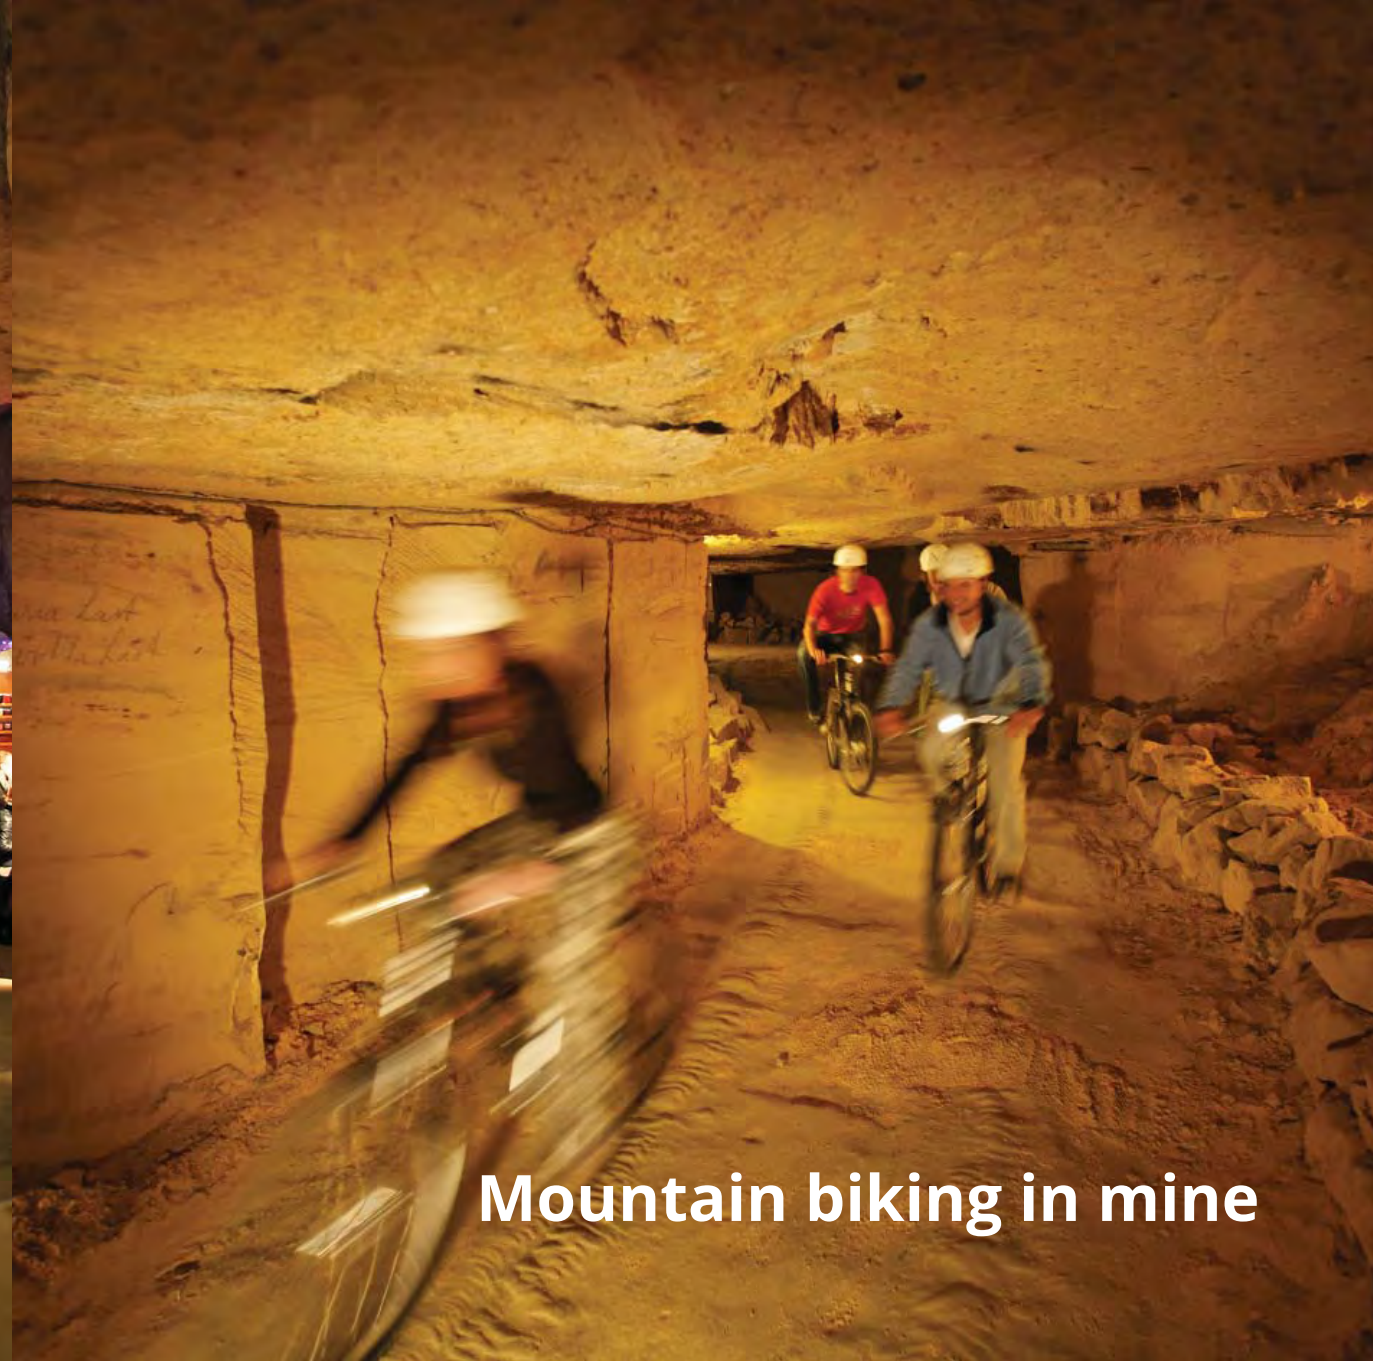

 CONNECTING
CITIES 
www.connectingcities.cn

Mines and large industrial sites are of big importance to local communities and cities. They supply a shared identity and make them feel proud. The closing of a mine or industry has usually big impact on the vitality of the city and the region. Not only because of the loss of employment, but also because of the disintegration of cohesion. In Europe we see a lot of examples of reuse and transformation of mines and industrial sites that make it possible to encounter the roughness of industrial installations in combination with nature, culture, business and recreation. Exiting and unexpected contrasts occur. Former workers and other people can feel and encounter the impressive structures and landscapes so that this important chapter of history can remain, especially in the hearts and minds of the people. The DNA of the place is strengthened. New functions for

Mushroom farm

Congress facilities

Studios for craftsman

Dancing elderly

Zoo

Restaurant

Hangliding

Hiking

Adventure

Art gallery

Mine working experience

Market

Mountain biking in mine

Museum

Paintball

Rafting